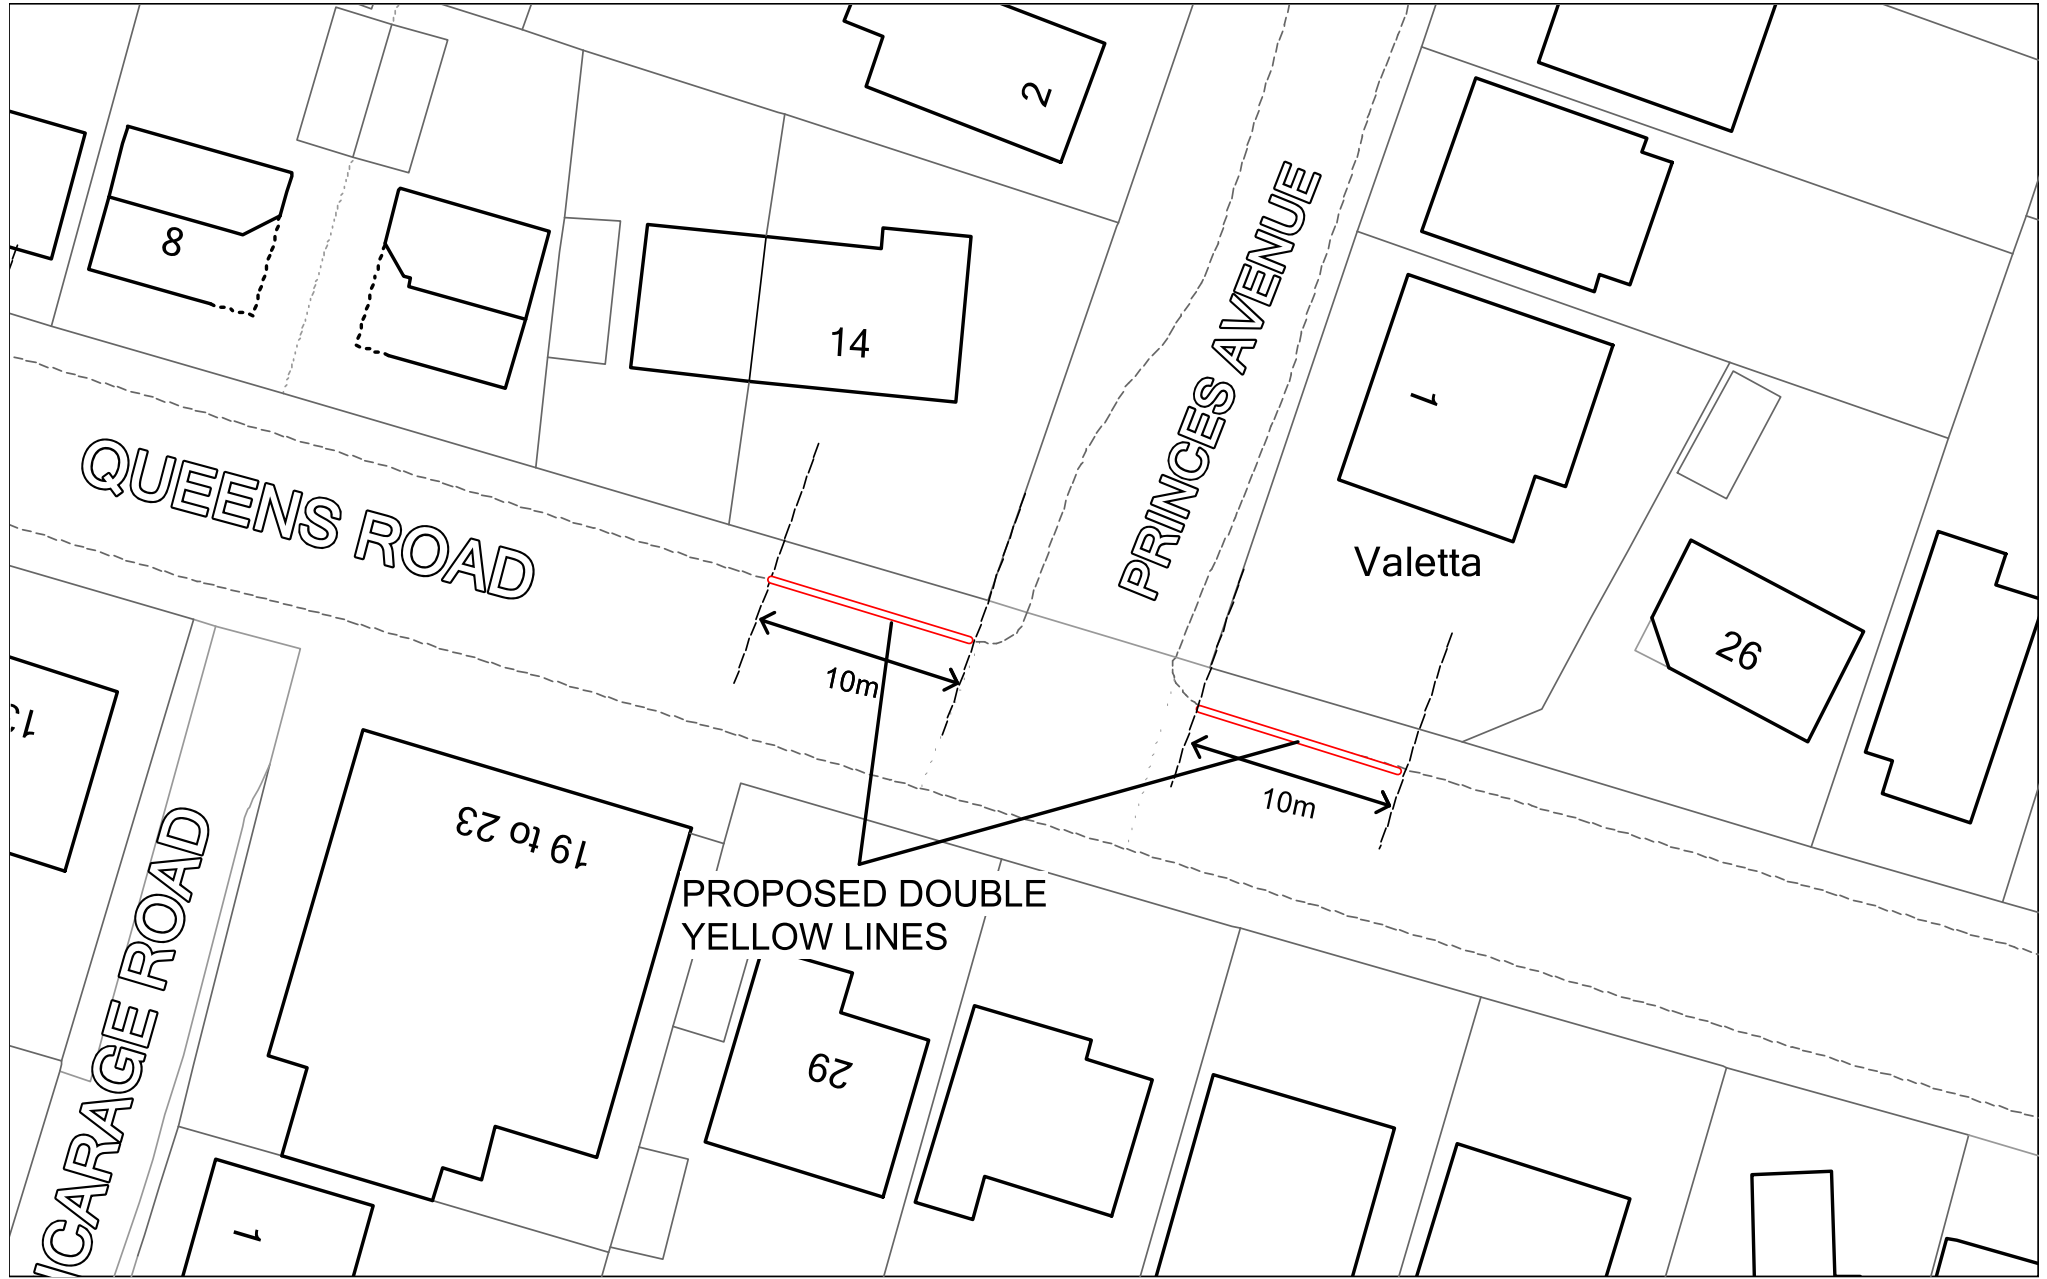

Proposed Double Yellow Lines – Dolphin Road, Sittingbourne

Proposed Extension to Double Yellow Lines – Canute Road, Faversham

Proposed Double Yellow Lines – Queens Road/Imperial Avenue, Minster-on-Sea

Proposed Reduction of Double Yellow Lines – St Georges Avenue, Sheerness

Proposed Formalising of Disabled Persons' Parking Bay – 27 Colegates Road, Oare

Proposed Double Yellow Lines – Queens Road/Princes Avenue, Minster-on-Sea

Proposed Double Yellow Lines – Queens Road/Kings Road, Minster-on-Sea