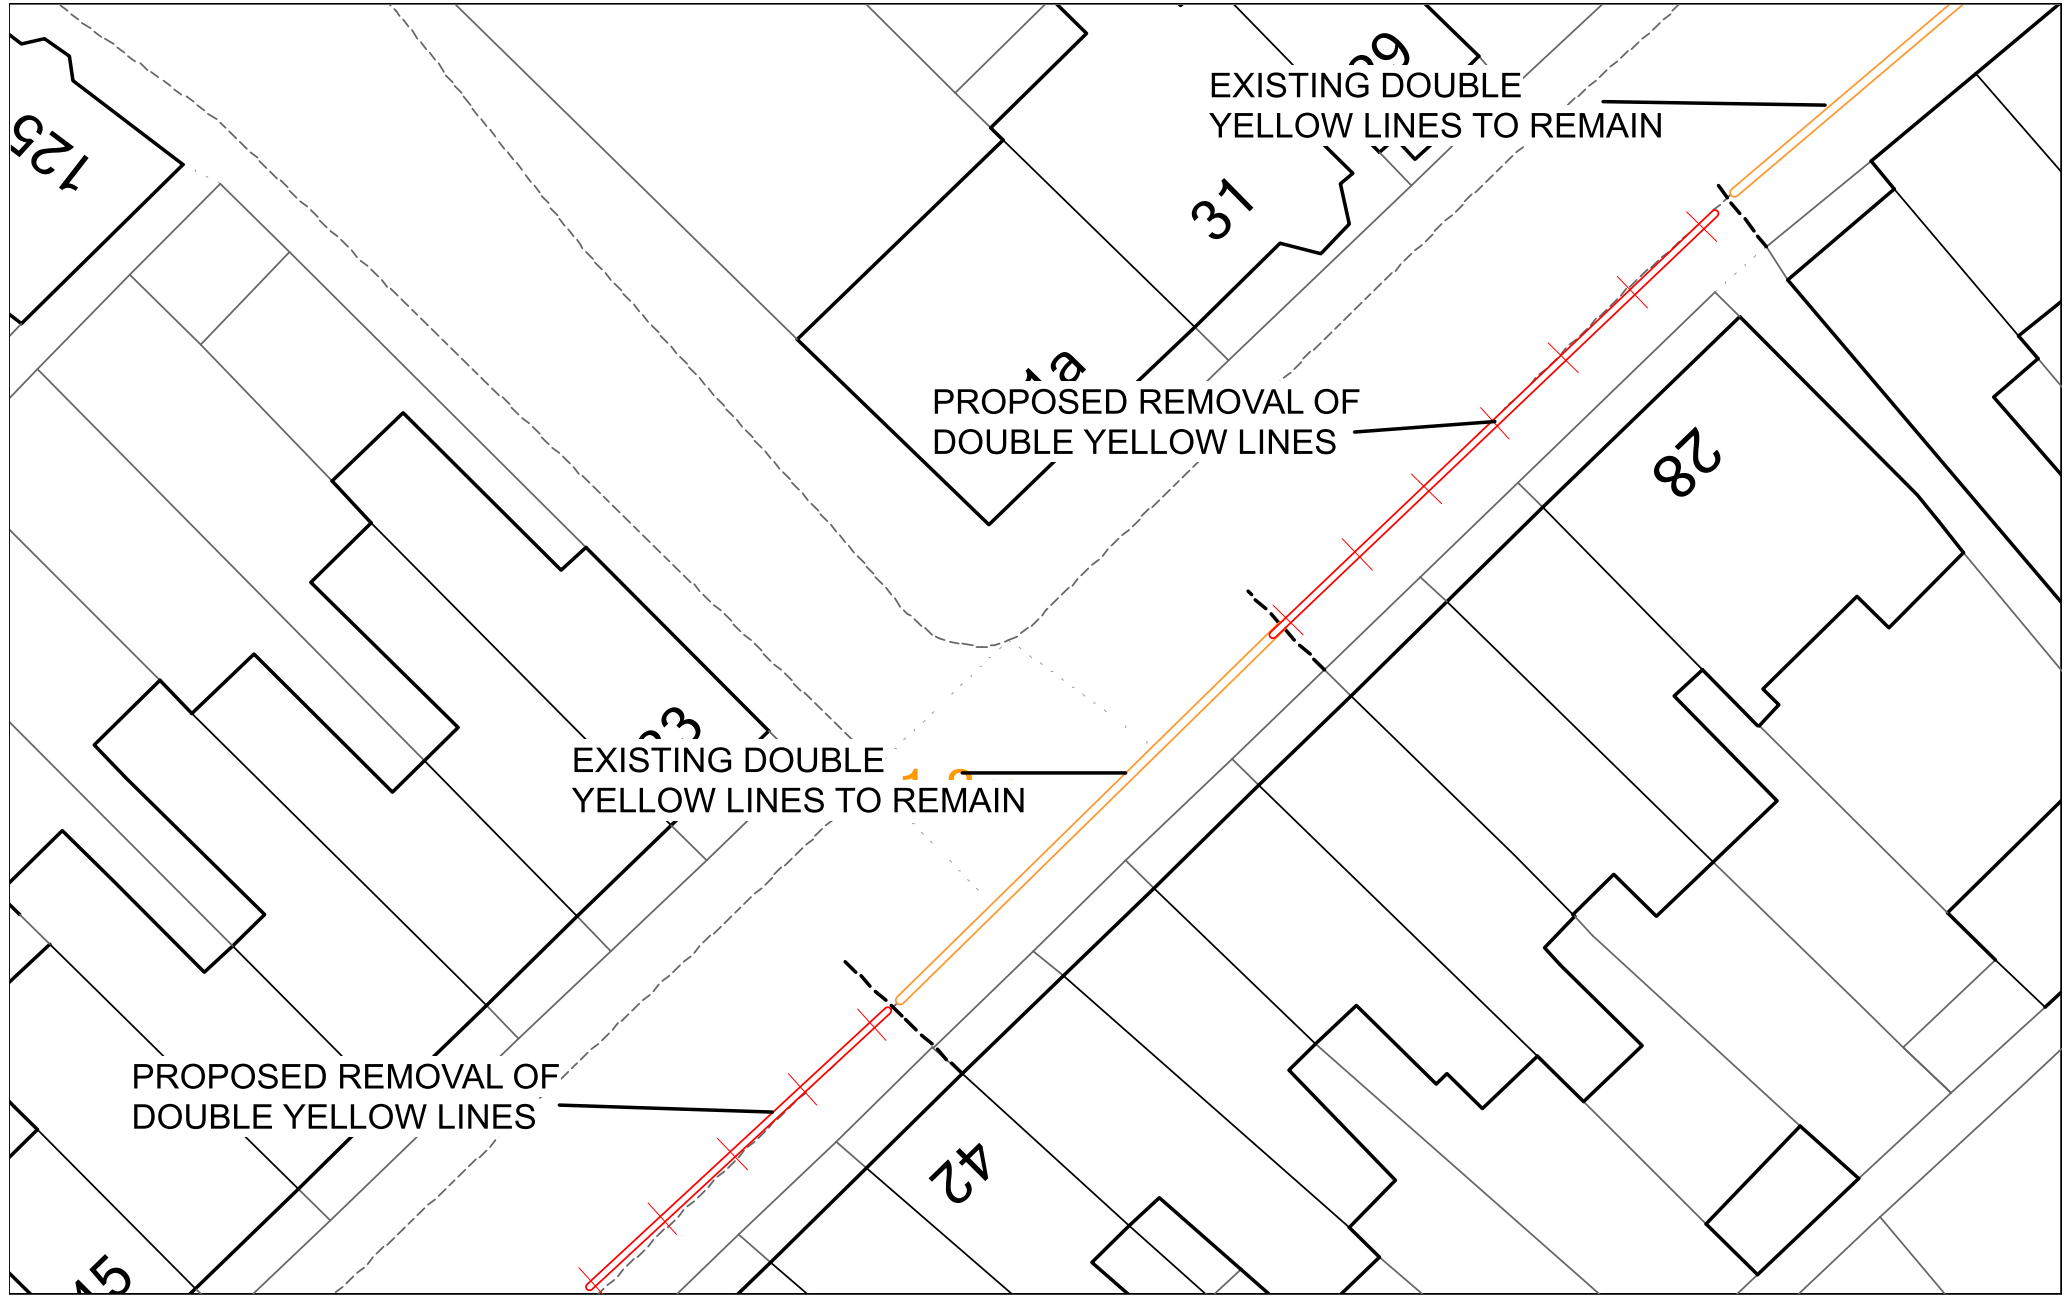

Proposed Double Yellow Lines – Dolphin Road, Sittingbourne

Proposed Extension to Double Yellow Lines – Canute Road, Faversham

Proposed Double Yellow Lines – Queens Road/Imperial Avenue, Minster-on-Sea

Proposed Reduction of Double Yellow Lines – St Georges Avenue, Sheerness

Proposed Formalising of Disabled Persons' Parking Bay – 27 Colegates Road, Oare

Proposed Double Yellow Lines – Queens Road/Princes Avenue, Minster-on-Sea

Proposed Double Yellow Lines – Queens Road/Kings Road, Minster-on-Sea