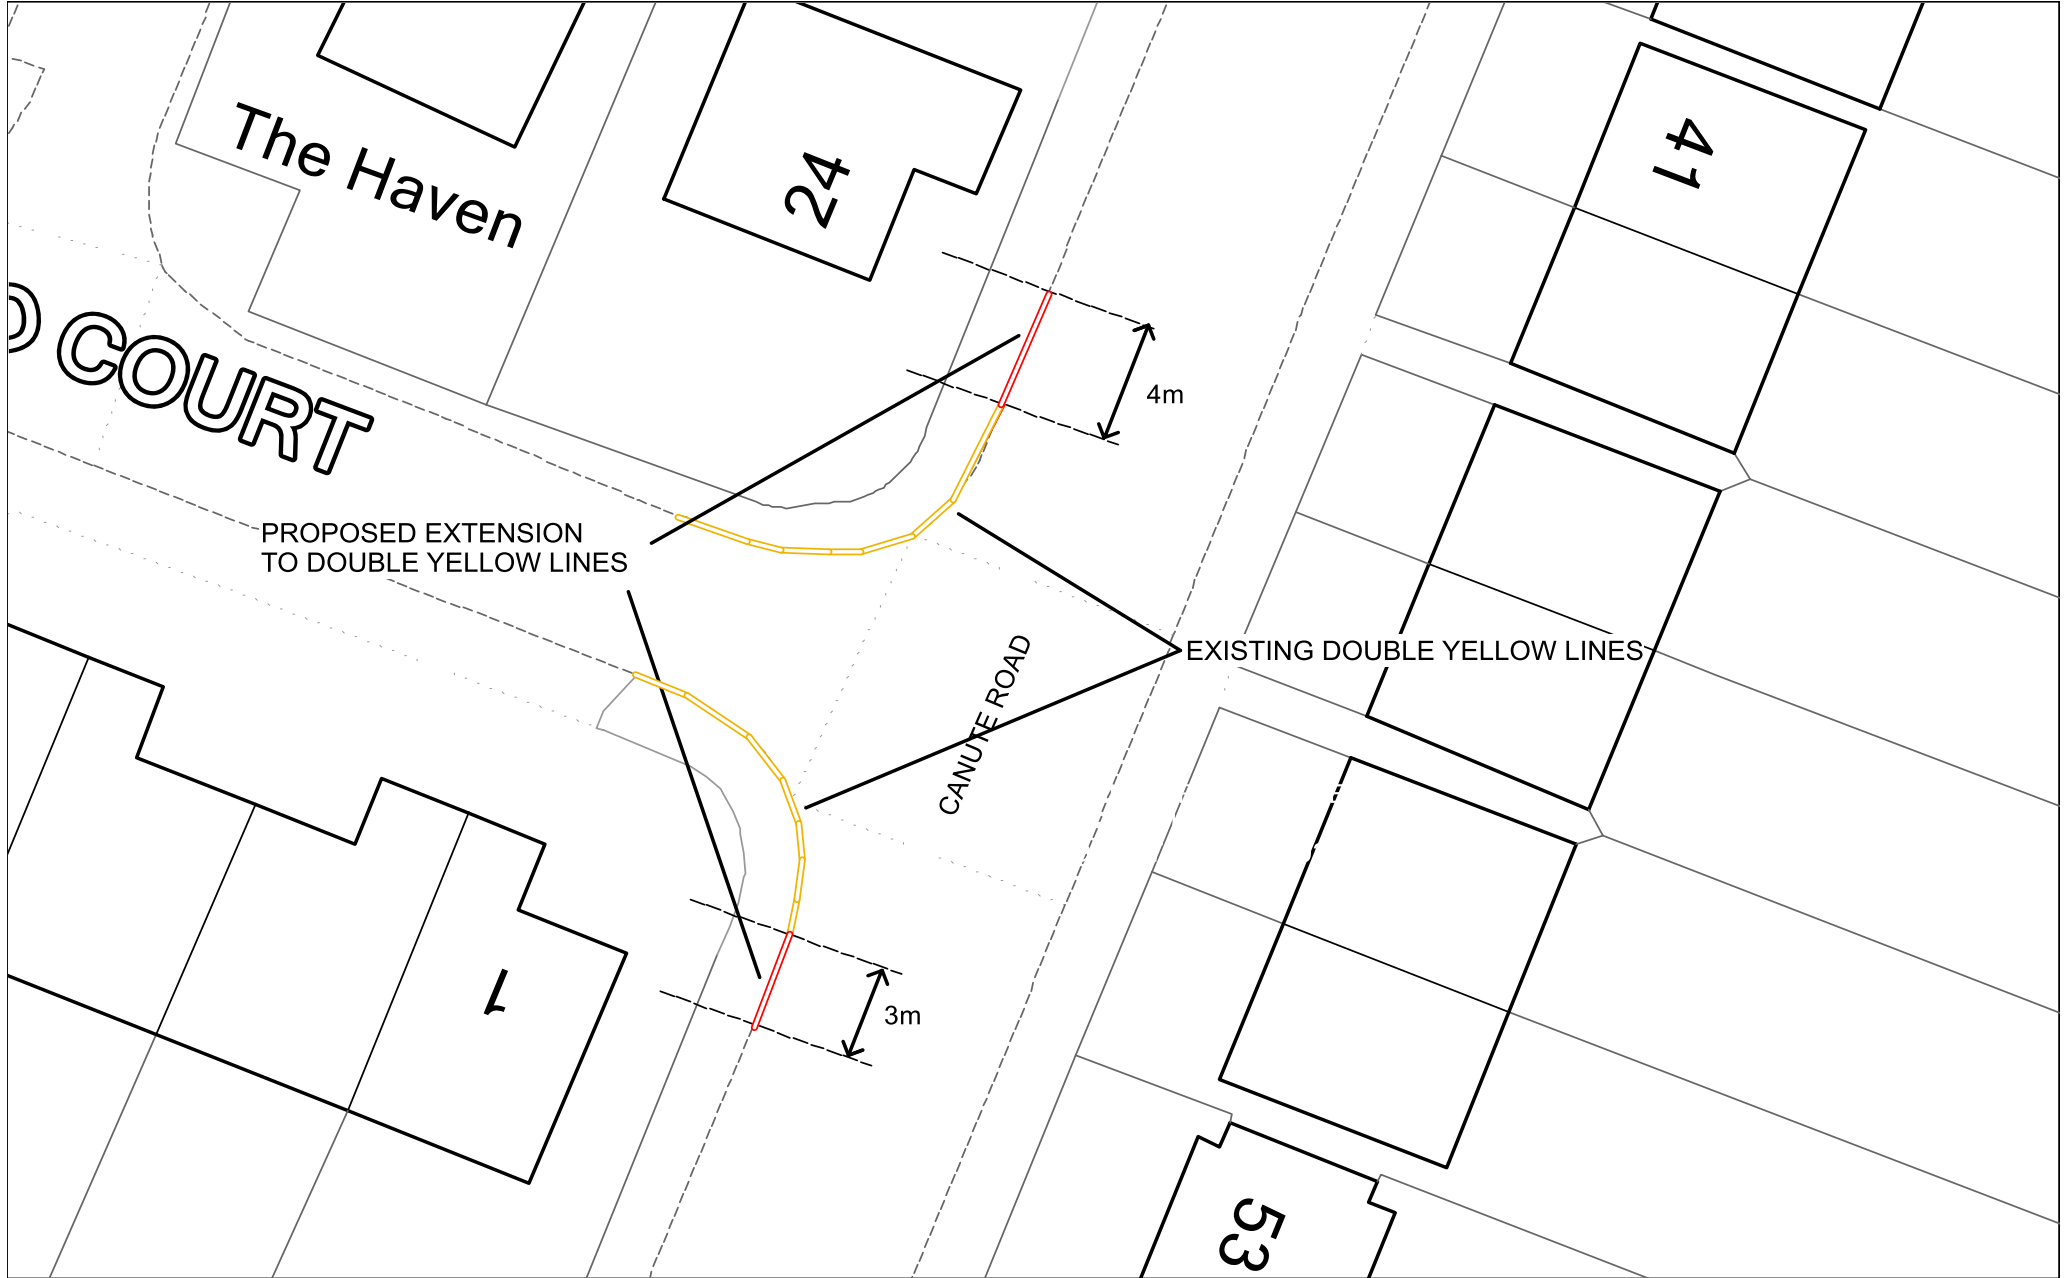

Proposed Double Yellow Lines – Dolphin Road, Sittingbourne

Proposed Extension to Double Yellow Lines – Canute Road, Faversham

Proposed Double Yellow Lines – Queens Road/Imperial Avenue, Minster-on-Sea

Proposed Reduction of Double Yellow Lines – St Georges Avenue, Sheerness

Proposed Formalising of Disabled Persons' Parking Bay – 27 Colegates Road, Oare

Proposed Double Yellow Lines – Queens Road/Princes Avenue, Minster-on-Sea

Proposed Double Yellow Lines – Queens Road/Kings Road, Minster-on-Sea