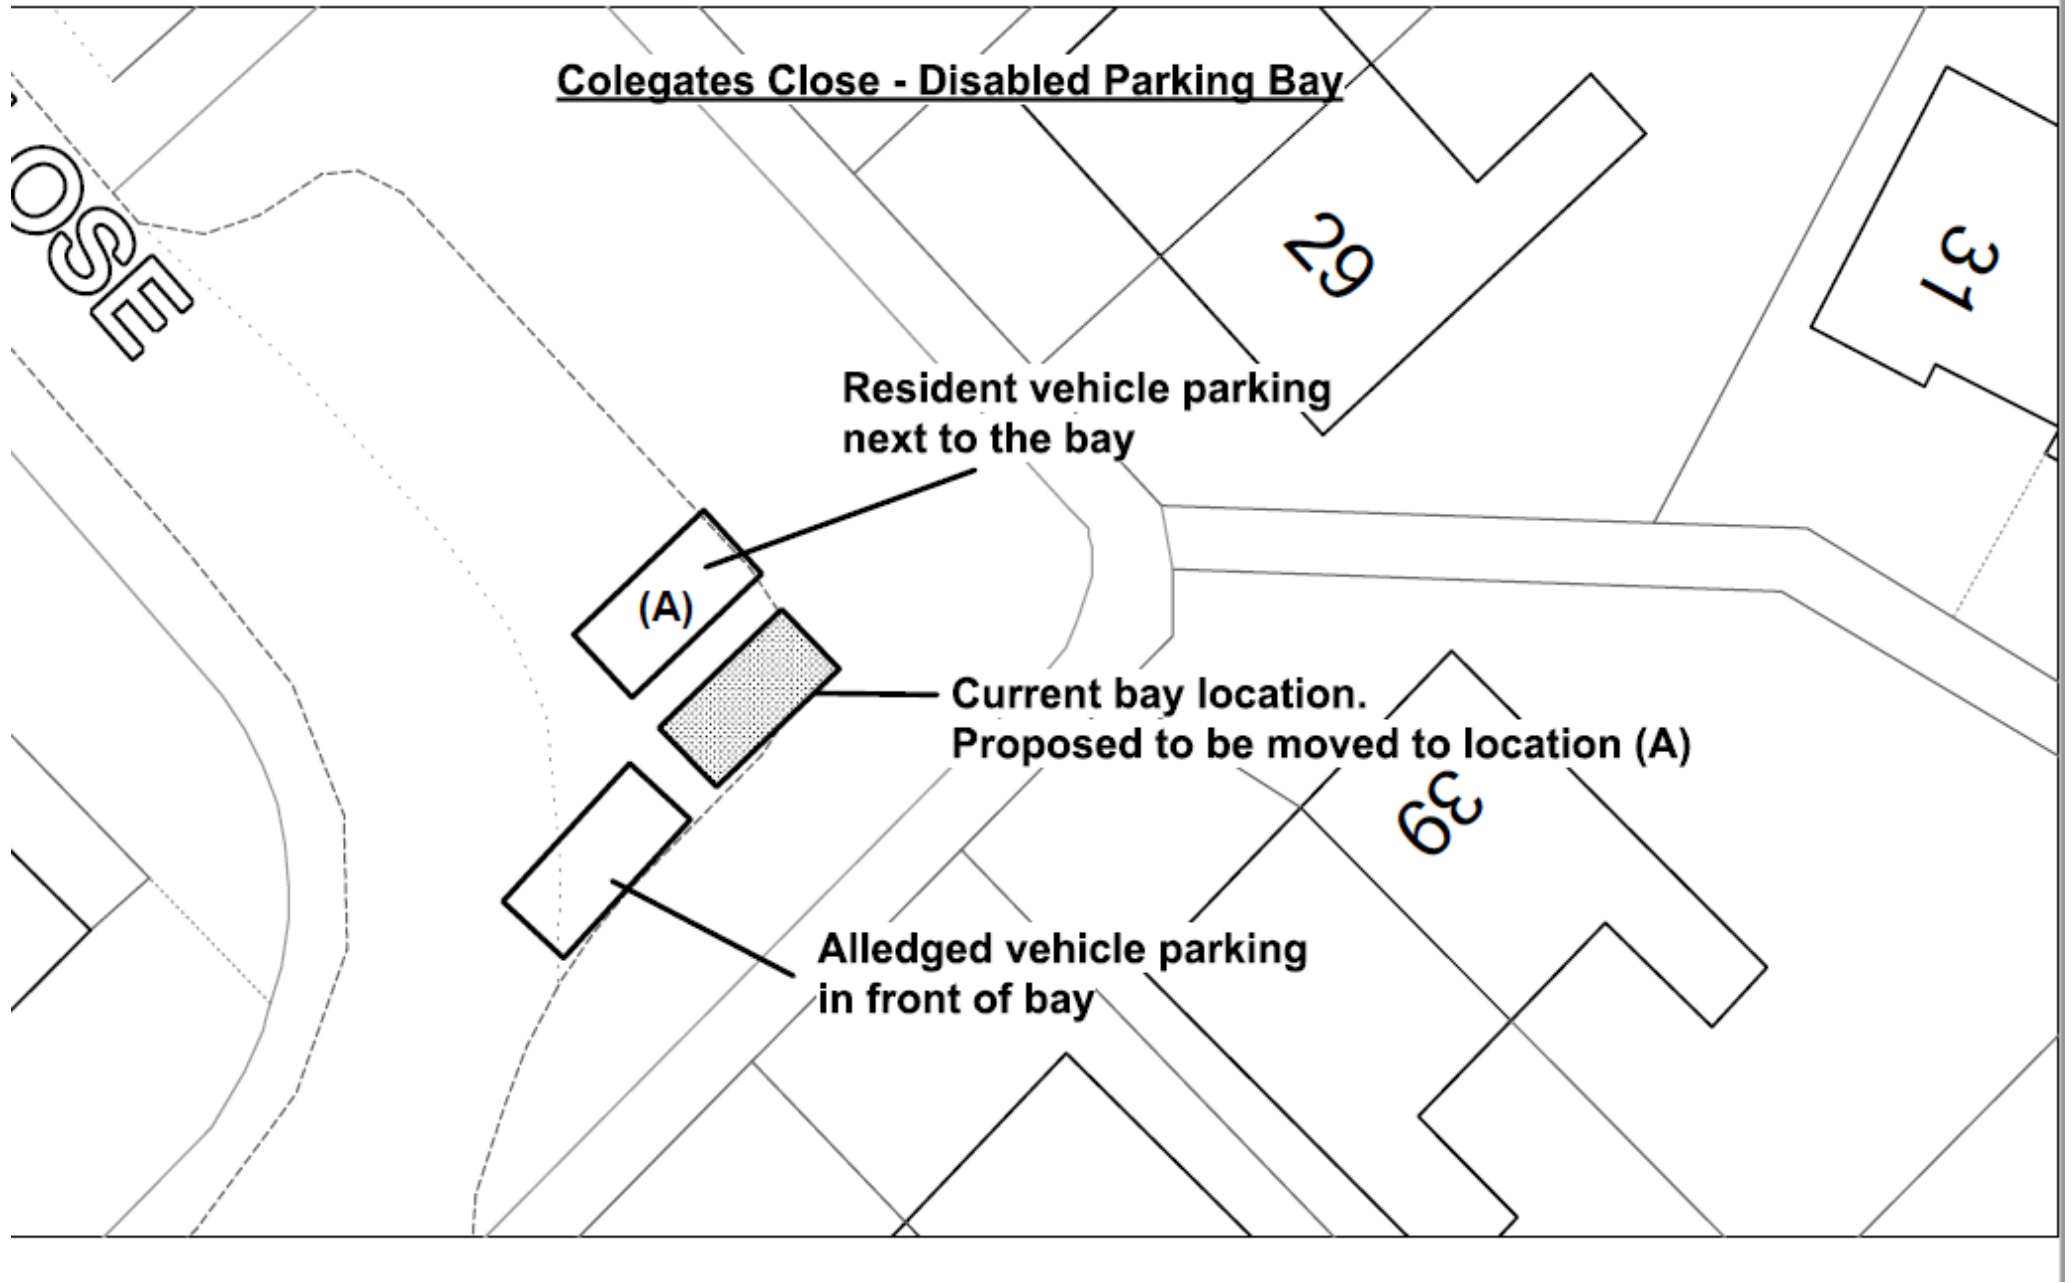

Proposed Double Yellow Lines – Dolphin Road, Sittingbourne

Proposed Extension to Double Yellow Lines – Canute Road, Faversham

Proposed Double Yellow Lines – Queens Road/Imperial Avenue, Minster-on-Sea

Proposed Reduction of Double Yellow Lines – St Georges Avenue, Sheerness

Proposed Formalising of Disabled Persons' Parking Bay – 27 Colegates Road, Oare

Proposed Double Yellow Lines – Queens Road/Princes Avenue, Minster-on-Sea

Proposed Double Yellow Lines – Queens Road/Kings Road, Minster-on-Sea