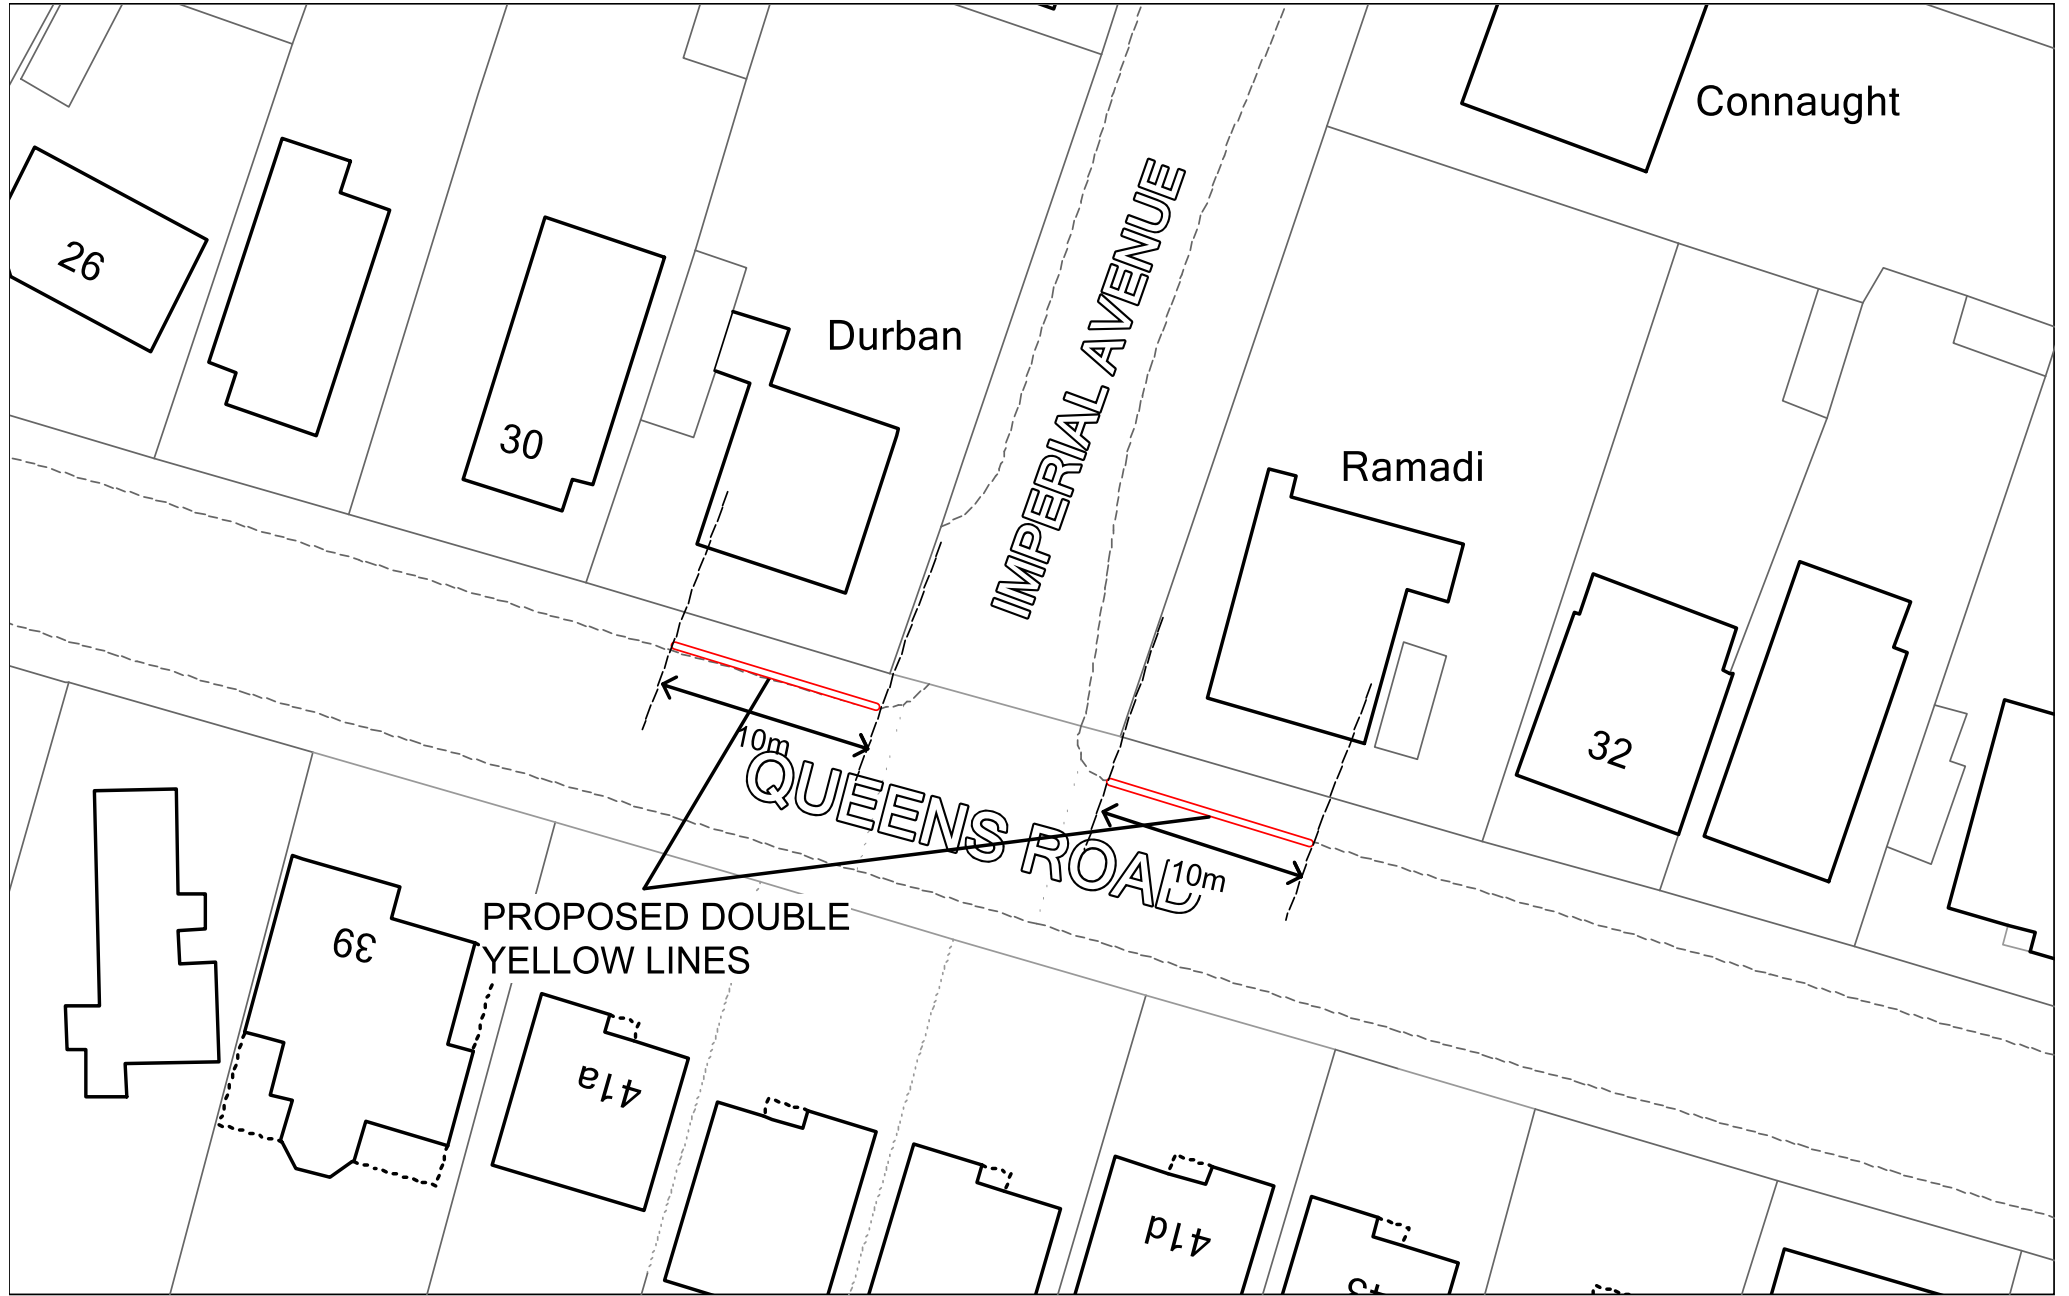

Proposed Double Yellow Lines – Dolphin Road, Sittingbourne

Proposed Extension to Double Yellow Lines – Canute Road, Faversham

Proposed Double Yellow Lines – Queens Road/Imperial Avenue, Minster-on-Sea

Proposed Reduction of Double Yellow Lines – St Georges Avenue, Sheerness

Proposed Formalising of Disabled Persons' Parking Bay – 27 Colegates Road, Oare

Proposed Double Yellow Lines – Queens Road/Princes Avenue, Minster-on-Sea

Proposed Double Yellow Lines – Queens Road/Kings Road, Minster-on-Sea