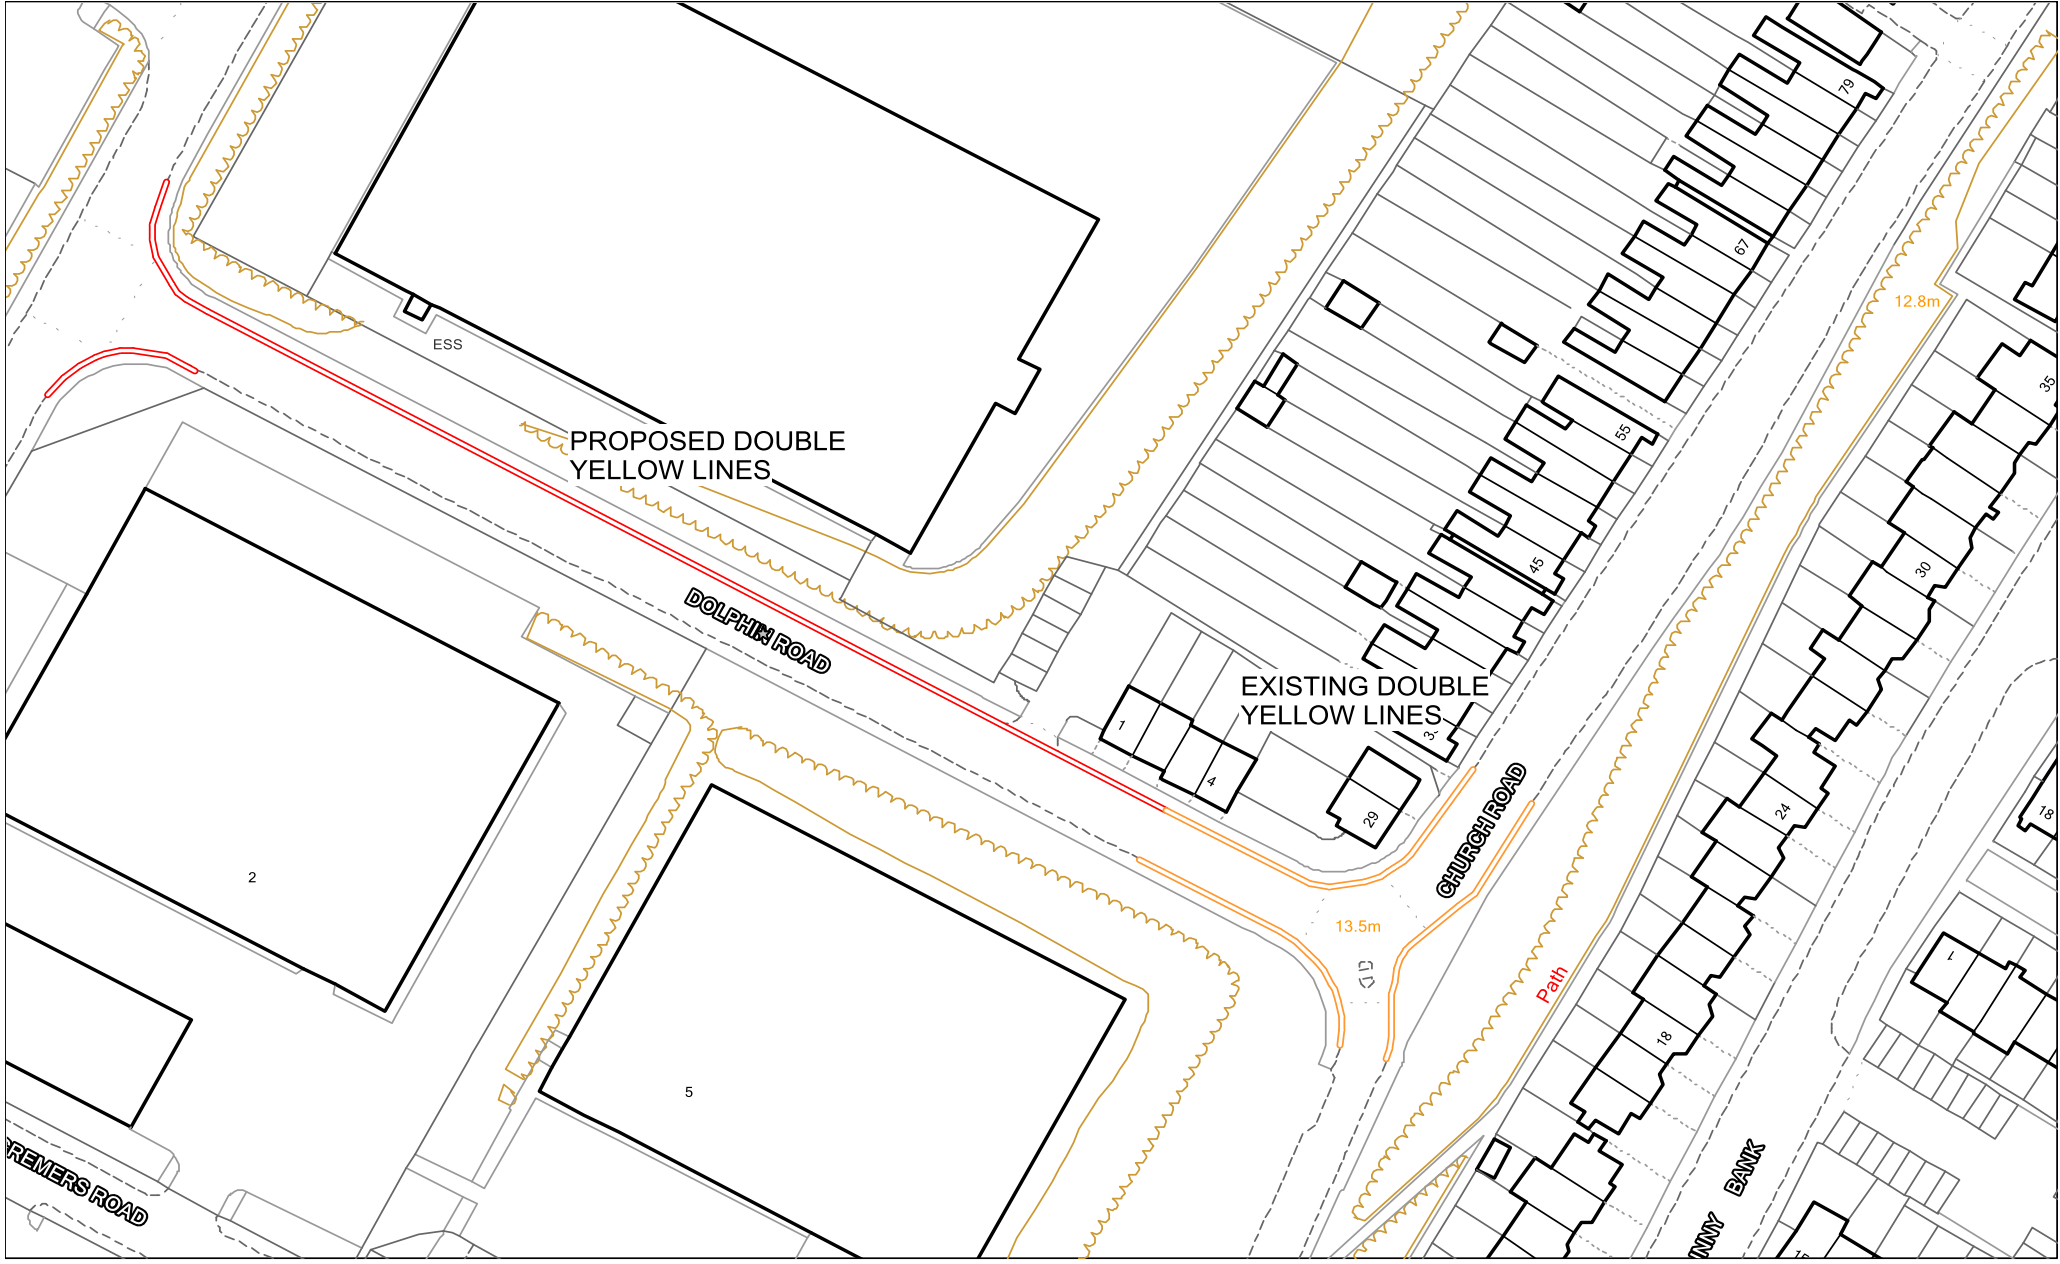

Proposed Double Yellow Lines – Dolphin Road, Sittingbourne

Proposed Extension to Double Yellow Lines – Canute Road, Faversham

Proposed Double Yellow Lines – Queens Road/Imperial Avenue, Minster-on-Sea

Proposed Reduction of Double Yellow Lines – St Georges Avenue, Sheerness

Proposed Formalising of Disabled Persons' Parking Bay – 27 Colegates Road, Oare

Proposed Double Yellow Lines – Queens Road/Princes Avenue, Minster-on-Sea

Proposed Double Yellow Lines – Queens Road/Kings Road, Minster-on-Sea