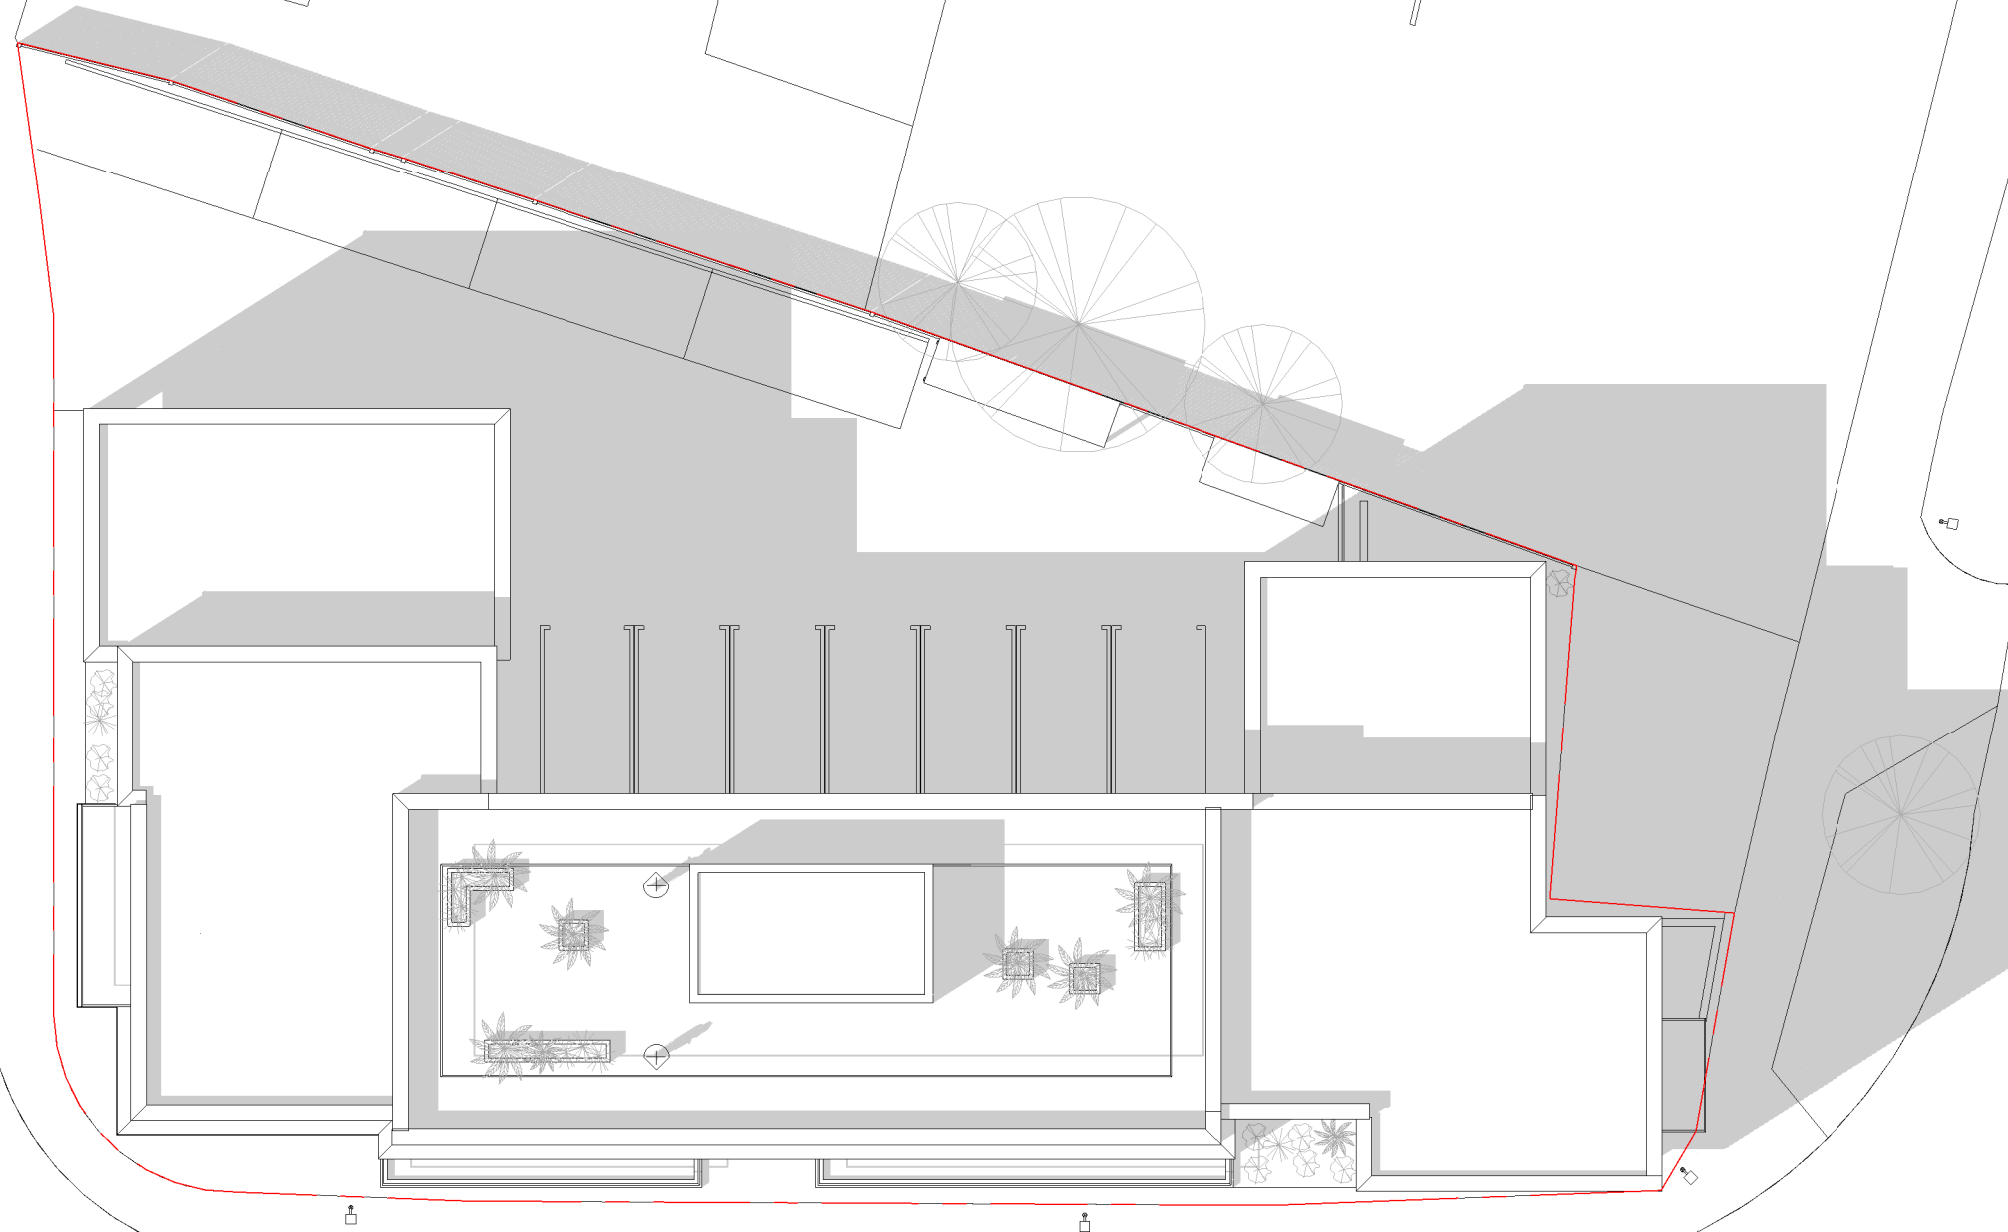

AMENDED

15/03/2021 17:10:16

www.modelprojects.co.uk
111 The Bon Marche Centre,
241-251 Ferndale Road,
London,
SW9 8BJ
020 3239 0877

Client Name
Joe Tait
Project Address
88-100 West Street, Sittingbourne, ME10 1AS

Notes

Submitted For
Proposed Drawing Set Rev.B
Project Stage
Stage 2: HDP

Sheet name
PR. Site Plan
Page No.
D.PR.0.1.2
Scale | 1 : 200

Issue Number
Approver
Date 15/01/2021

Page- A3
MP 782