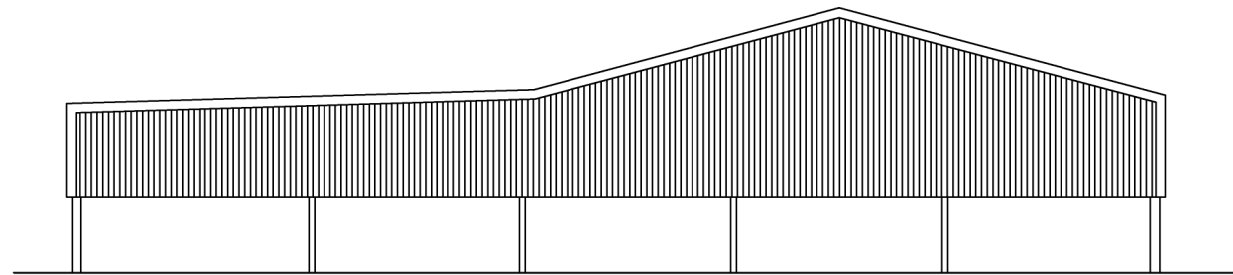

South Elevation

North Elevation

West Elevation

East Elevation

CLIENT		
Grove End Farm Bredgar Road Tunstall, Sittingbourne Kent		
PROJECT		
Agricultural Barn Change of Use		
PLANNING		
DRAWING		
Existing Plan and Elevations		
SCALE	DRAWN BY	DATE
1:200@A3	MW	08.12.20
DRAWING No.		REV
201208-E-001		