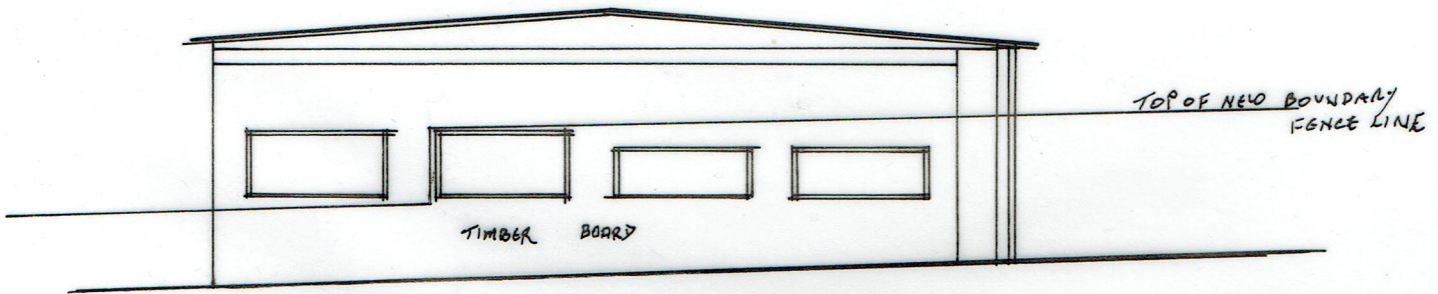

EXISTING NORTH WEST ELEVATION

EXISTING SOUTH EAST ELEVATION

EXISTING SOUTH WEST ELEVATION

EXISTING NORTH EAST (FRONT) ELEVATION

VACANT AND DISUSED FORMER AGRICULTURAL BUILDING ADJACENT TO  
 PEBBLE COURT FARM, WOODGATE LANE, BORDEN, SITTING BOWNE, KENT, ME9 7QB.  
 DRG NO 15FEB21.02 DATE FEB 2021 SCALE 1:100 0 1 2 3 4 M  
 PROPOSED CHANGE OF USE TO DWELLING HOUSE.