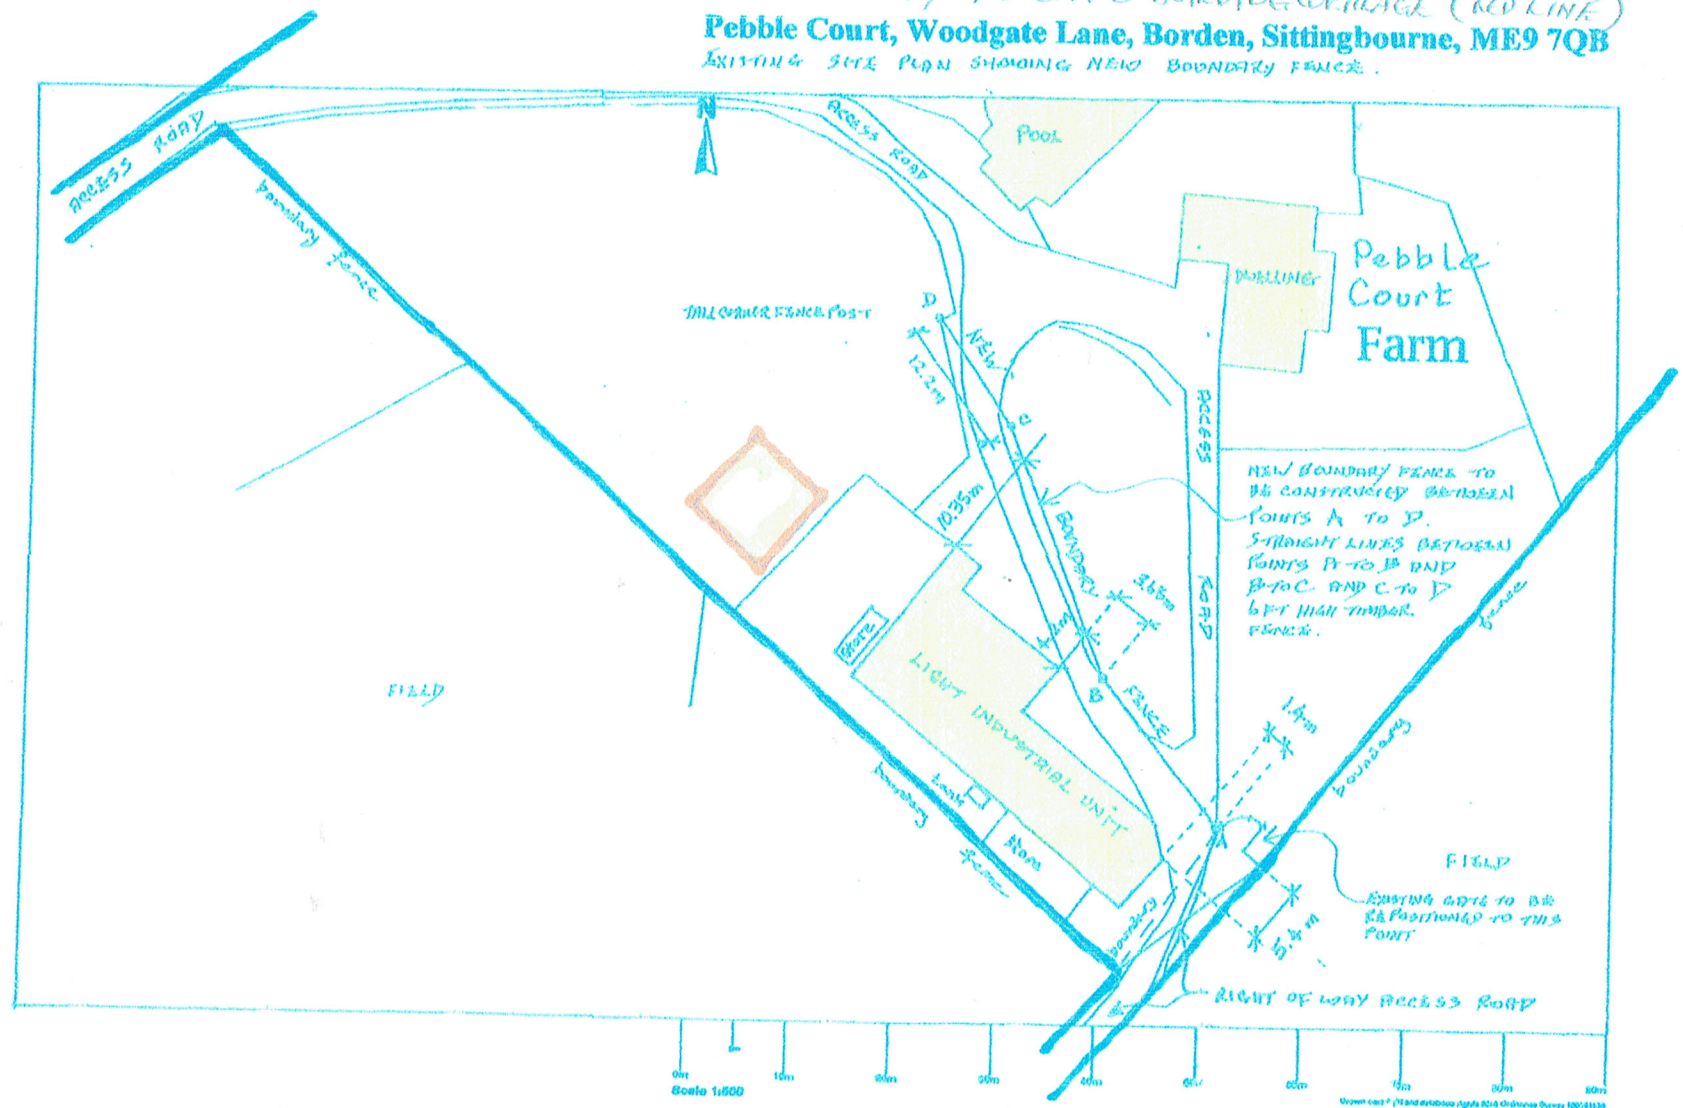

ITEM 4

BLOCK PLAN

PLAN C

SITE BOUNDARY AND G.P.D.O BUILDING COVERAGE (RED LINE)
Pebble Court, Woodgate Lane, Borden, Sittingbourne, ME9 7QB
EXISTING SITE PLAN SHOWING NEW BOUNDARY FENCE.

Map area bounded by: 561759,162818 586449,162908. Produced on 26 May 2019 from the OS National Geographic Database. Reproduction in whole or part is prohibited without the prior permission of Ordnance Survey. © Crown copyright 2019. Supplied by UKPlanningMaps.com a licensed OS partner (10001135). Unique plan reference: b90buk/351966/478272