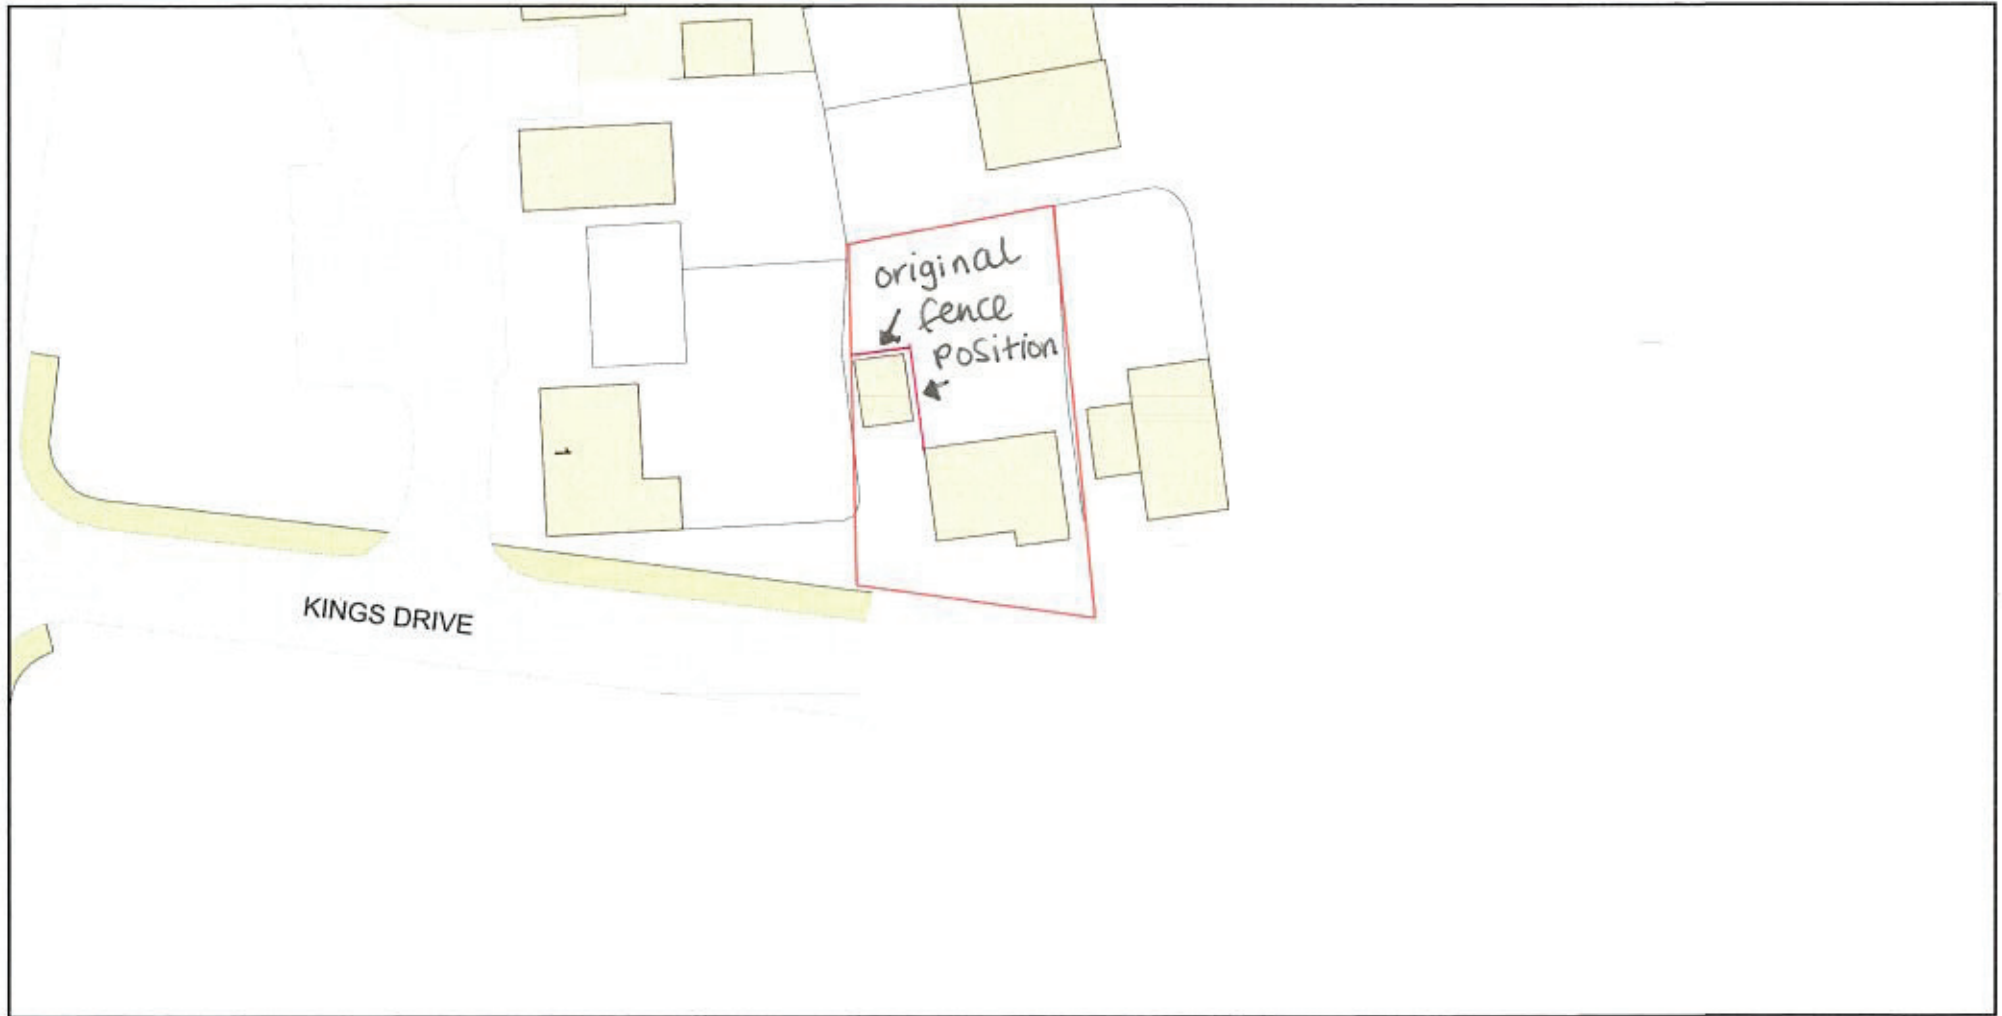

# 1 Kings Drive

Plan Produced for: Charlotte Hall

Date Produced: 19 Jan 2021

Plan Reference Number: TQRQM21019163938485

Scale: 1:500 @ A4

© Crown copyright and database rights 2019 OS 100042766